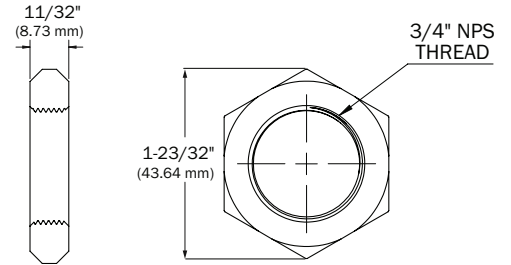

**VA-06-NPT-TB**

**Lock Nut**

**Mounting Options**

**Mounting Coupling**  
(Weld to vessel)

**Mounting Plate**  
(Bolt to vessel)

Specifications subject to change without notice.

**CONTROL**  
**CONCEPTS USA**