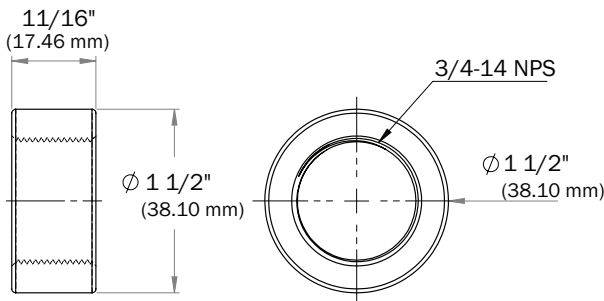

**VA-06-NPT-TB**

**Lock Nut**

**Mounting Options**

**Mounting Coupling**  
(Weld to vessel)

**Mounting Plate**  
(Bolt to vessel)

Specifications subject to change without notice.

**CONTROL**  
**CONCEPTS USA**