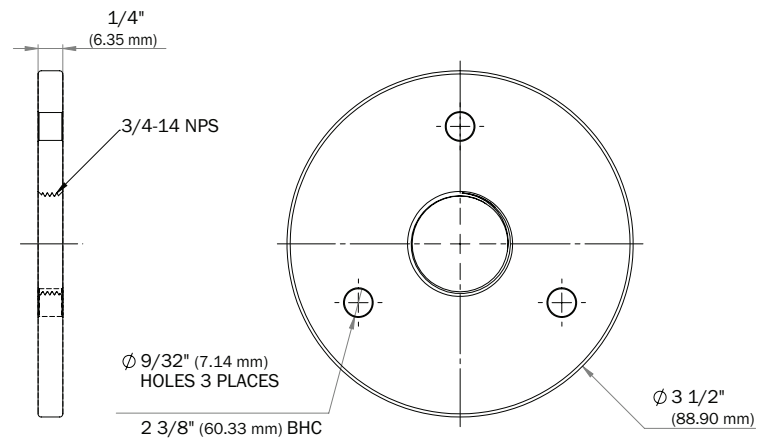

**VA-06-NPT-TB**

**Lock Nut**

**Mounting Options**

**Mounting Coupling**  
(Weld to vessel)

**Mounting Plate**  
(Bolt to vessel)

Specifications subject to change without notice.

**CONTROL**  
**CONCEPTS USA**