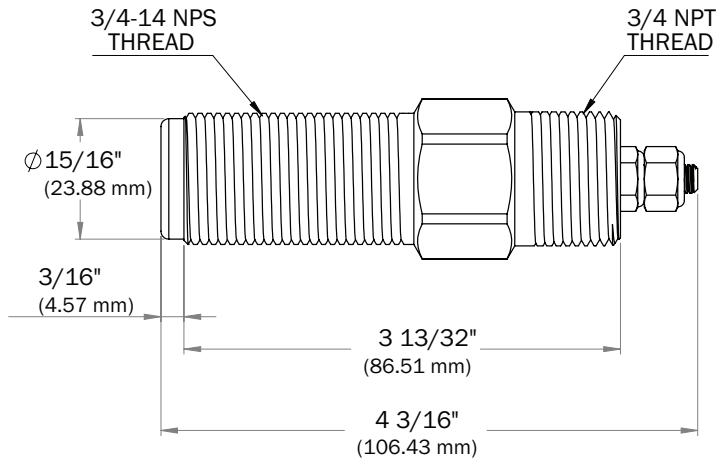

**VA-06-NPT-TB**

**Lock Nut**

**Mounting Options**

**Mounting Coupling**  
(Weld to vessel)

**Mounting Plate**  
(Bolt to vessel)

Specifications subject to change without notice.

**CONTROL**  
**CONCEPTS USA**